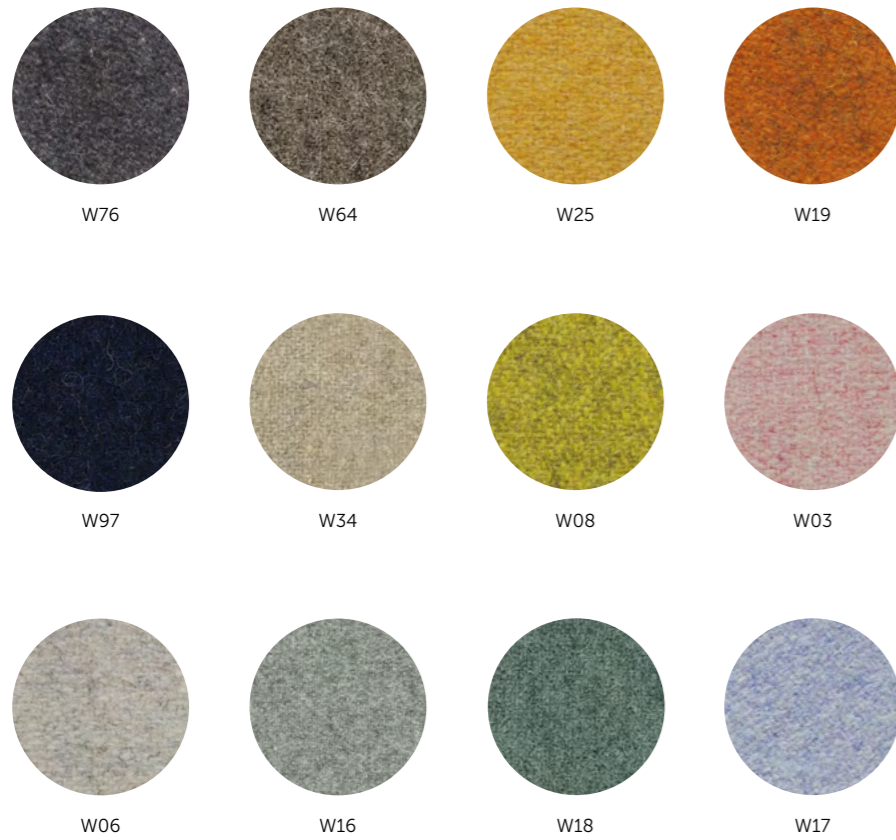

WOOLLAND

AMBIENT

ASPECT

AMBIENT