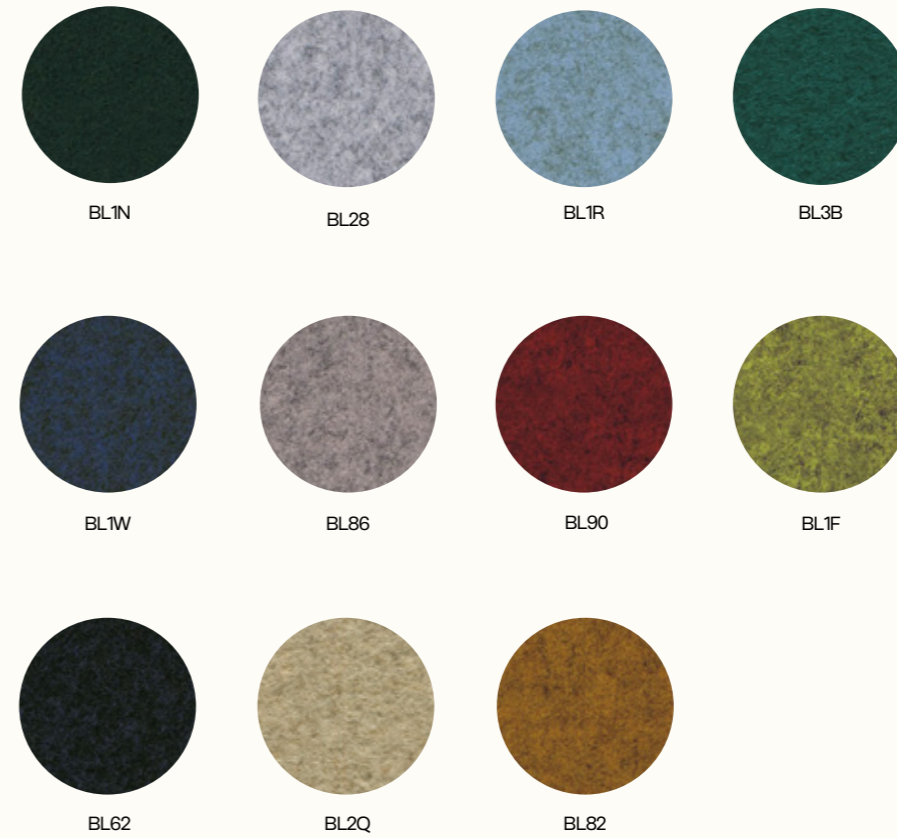

BLAZER

TECHNICKÉ INFORMACE

složení	100 % panenská ovčí vlna
gramáž	460 g/m²
šíře	140 cm
oděruvzdornost	> 50 000 martindale